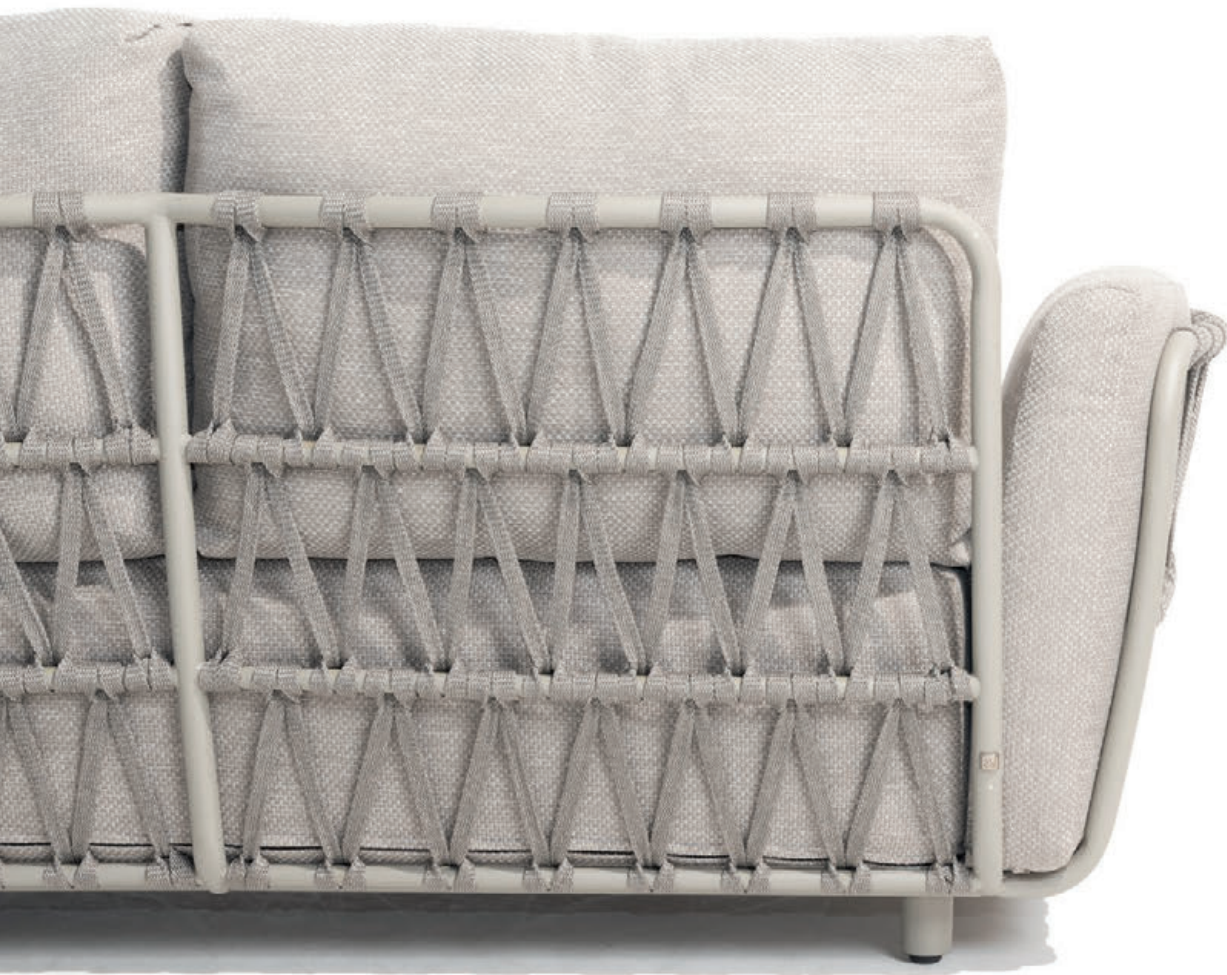

complete collection page 136

WARRANTY

ALL WEATHER
CUSHIONS

STAINLESS
STEEL

HIGH QUALITY
TEAK

view in AR:

EVOLVE

modular living