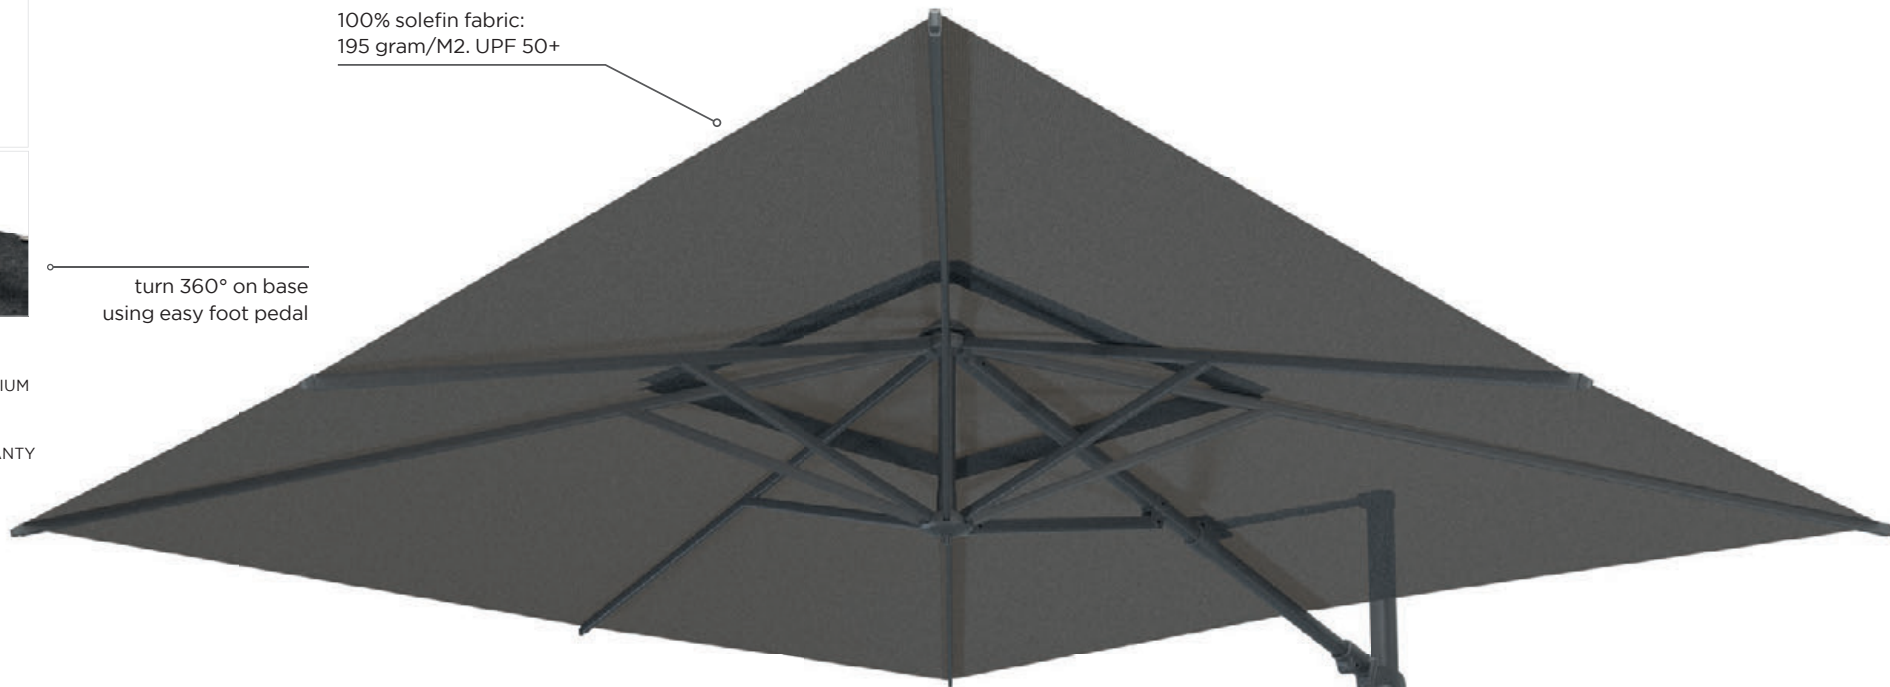

100% solefin fabric:
195 gram/M2. UPF 50+

turn 360° on base
using easy foot pedal

ALUMINIUM

WARRANTY

easy tilting function towards frame
using twisting button

SIESTA SQUARE

300 x 300 cm

anthracite frame
08647 mid grey
08458 charcoal
08456 taupe

taupe

charcoal

mid grey