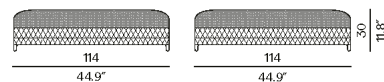

Small footstool/sidetable

Lounger

Materials & colours

Finishing
wicker 2,8mm

2W23
camel

Dining arm chair

Coffee table - 114x114

1-seater