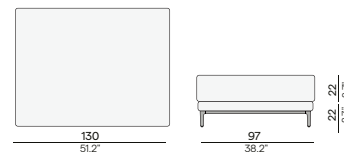

Features

- Modular system
- Adjustable feet
- Module connector

Discover Zendo Sense

1-seater - club lounge

Footstool/sidetable

2-seater - club lounge

2,5-seater

Corner seat