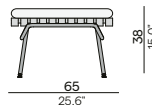

3-seater

Chaise longue

Materials & colours

Frame - top
PCSTS - teak

SF10 lava
2H43 teak natural

SF10 lava
2H37 teak scuro

Bench 200×65

Lounger