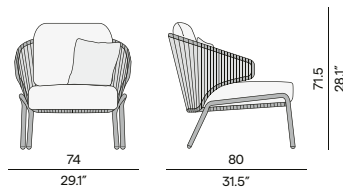

SF13 flint
1R04 pepper

Dining arm chair

Barstool - 61

Barstool - 76

1-seater

Medium footstool/sidetable

Discover Radoc

2,5-seater