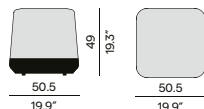

63
24.8"

Poufs

Kumo

Materials & colours

Finishing
all fabrics

Kumo pouf 50×50

Discover poufs

Moon Island