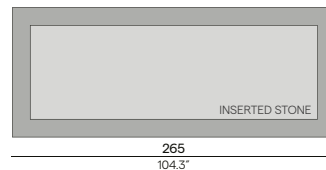

Dining table