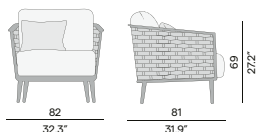

Cascade[•] designed by Stephane De Winter

Materials & colours

Frame - finishing
PCA - rope

AF08
white

3R02
silver
45mm

AF10
lava

3R03
anthracite
45mm

1-seater

3-seater

Daybed

Discover Cascade