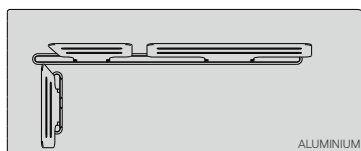

Discover Air

Left end seat

264
103.9"