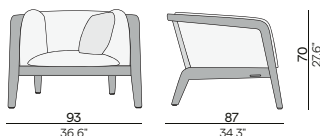

Discover Sunrise

1-seater