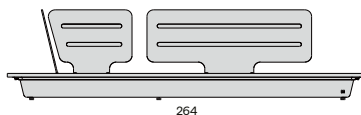

Materials & colours

Frame - finishing
PCSTS - alu

SF10 + AF10
lava

Features

- Modular system
- Reclining back 30°

Discover Air

Left end seat

264
103.9"

264
103.9"

107
42.1"

66
26.0"

Right end seat

264
103.9"

264
103.9"

107
42.1"

66
26.0"

Trolley

82
32.3"

67
26.4"

137
53.9"