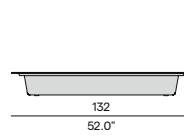

Large footstool/sidetable

Pictured back- and armrest combinations are indicative.
Multiple combinations possible.