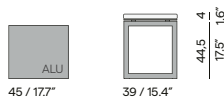

Materials & colours

Frame - finishing
PCA

AF08
white

AF10
lava

Table top

- Ceramic 6mm (6K)
- Ceramic 12mm (5K)
- Teak insert 22mm (1H)
- Trespa® 13mm (1T - 2T)

For all available table tops, please see

Dining table

Bench

with full alu top

with full alu top

Discover Fuse