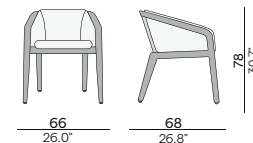

Dining arm chair