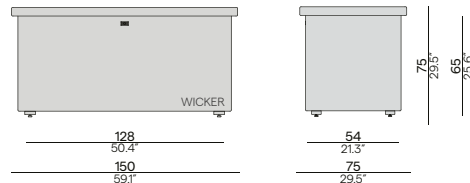

Discover cushion boxes

Aspen cushion box small