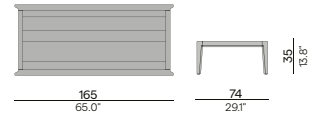

Coffee table