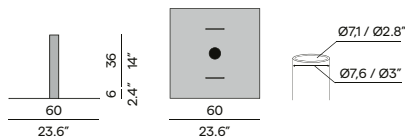

05GB
dark granite

Finishing - fabrics

C109
canvas

C181
taupe

C110
black

Umbrella 300×300 / 350×350 / 300×400

Umbrella Ø300 / Ø350

Umbrella base 55kg