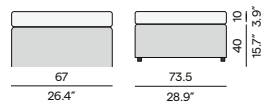

Medium footstool/sidetable