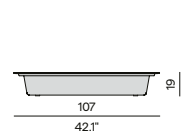

Large footstool/sidetable

Pictured back- and armrest combinations are indicative.
Multiple combinations possible.