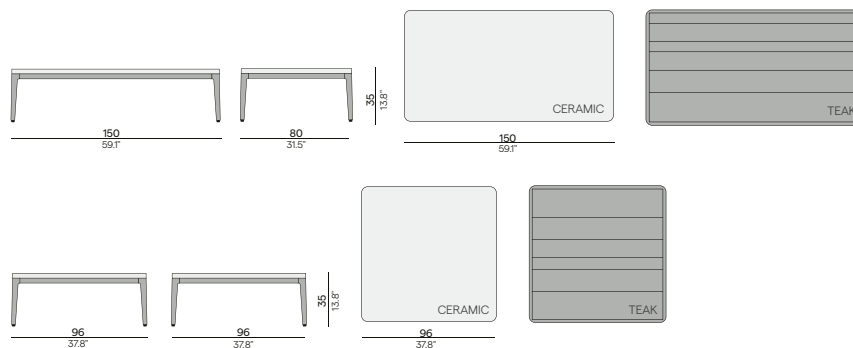

Discover Zendo Sense

Coffee table - 35h