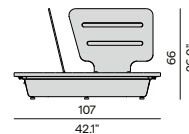

107
42.1"

66
26.0"