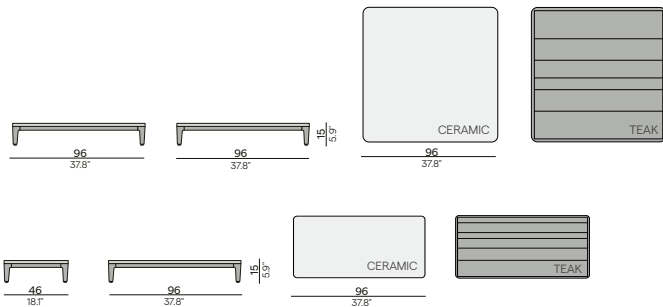

Module connector

Small middle seat

Large middle seat

Left seat

Right seat

Left meridienne

Right meridienne

Coffee table - modular