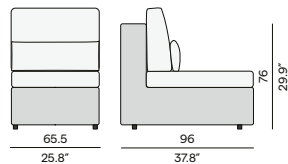

Small middle seat