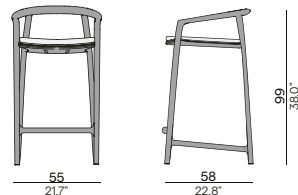

Barstool - 79