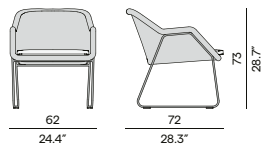

Materials & colours

Finishing
wicker 2mm

SF08
white   1W31
off white

SF10
lava   1W44
hazel

Dining arm chair

1-seater

Barstool - 80

Barstool - 60

Discover Mood