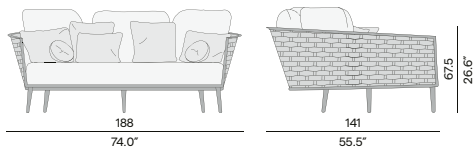

Cascade[•] designed by Stephane De Winter

Materials & colours

Frame - finishing
PCA - rope

AF08
white

3R02
silver
45mm

AF10
lava

3R03
anthracite
45mm

1-seater

3-seater

Daybed

Discover Cascade