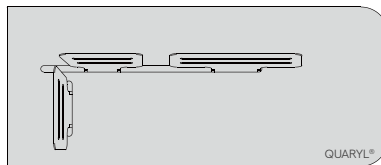

Features

- Modular system
- Reclining back 30°

Left end seat - Quaryl®

280
110.2"