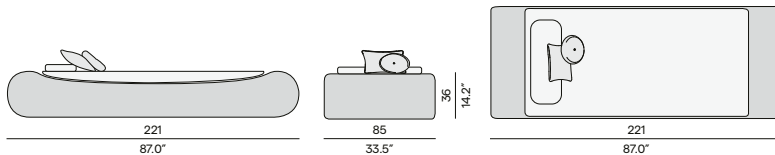

Sunbed - small