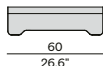

Large footstool/sidetable - Quaryl®

140
55.1"

140
55.1"

117
46.1"

22
8.7"

Footrest - 60

60
26.6"

70
27.6"