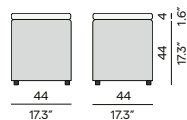

Small footstool/sidetable