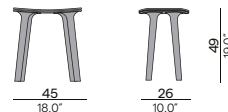

Frame
Teak

HFTK
teak
natural

HFTN
brushed
teak nero

Features

- Stackable chair
- Removable back & seat cushion

Discover Solid

Dining arm chair

Stool - 47