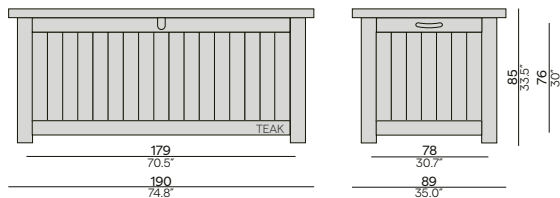

Cushion box large