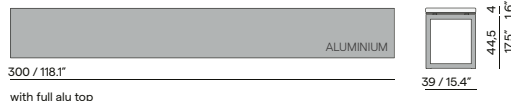

AF08
white

AF10
lava

Table top

- Ceramic 6mm (6K)
- Ceramic 12mm (5K)
- Teak insert 22mm (1H)
- Trespa® 13mm (1T - 2T)

For all available table tops, please see

Dining table

Bench

with full alu top