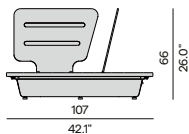

Discover Air

Left end seat

264
103.9"

264
103.9"

107
42.1"

66
26.0"

Right end seat

264
103.9"