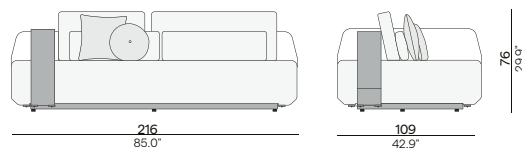

Right corner double seat