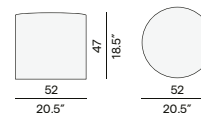

Touch pouf Ø52