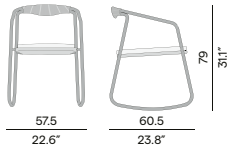

Rocking chair