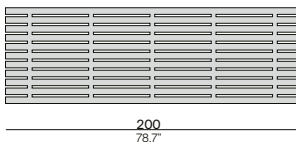

3-seater

Chaise longue

Materials & colours

Frame - top
PCSTS - teak

SF10 lava
2H43 teak natural

SF10 lava
2H37 teak scuro

Bench 200×65

Lounger