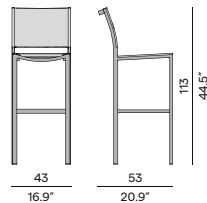

Barstool - Textiles 80