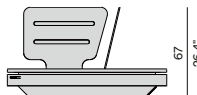

117
46.1"

67
26.4"