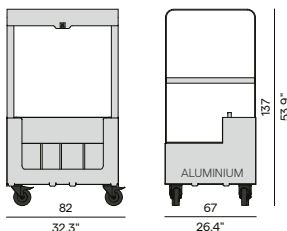

Trolley

82
32.3"

67
26.4"

137
53.9"