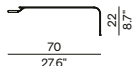

Large footstool/sidetable - Quaryl®

140
55.1"

140
55.1"

117
46.1"

22
8.7"

Footrest - 60

60
26.6"

70
27.6"