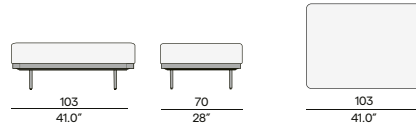

Large footstool/sidetable