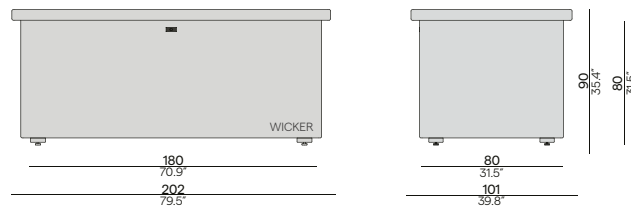

Aspen cushion box large