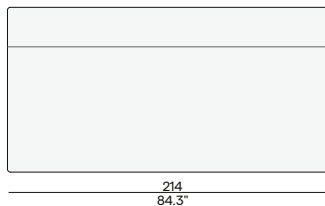

Corner seat