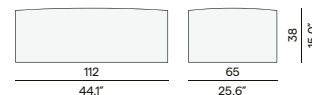

Materials & colours

Finishing
all fabrics

Moon Island medium footstool/sidetable - Ø52

Moon Island small footstool/sidetable - Ø63

Touch

Materials & colours

Finishing
all fabrics

Touch pouf 112×65