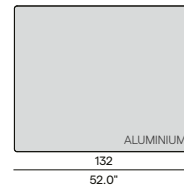

Large footstool/sidetable

Pictured back- and armrest combinations are indicative.
Multiple combinations possible.