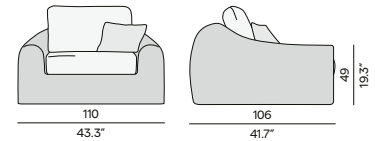

Materials & colours

Finishing
wicker 6mm

3W84
old grey
cord

Features

- Lounger with wheels

Dining arm chair - round

1-seater

3-seater

Sunbed - small

Sunbed - large

Discover River