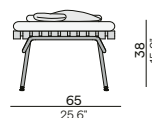

3-seater

Chaise longue

Materials & colours

Frame - top
PCSTS - teak

SF10 lava
2H43 teak natural

SF10 lava
2H37 teak scuro

Bench 200×65

Lounger