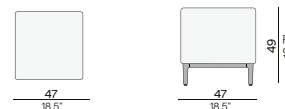

Footstool/sidetable