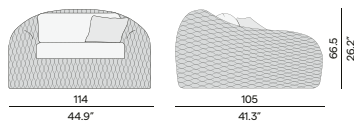

Kobo® designed by Stephane De Winter

Materials & colours

Finishing
Rope

4R03
anthracite

4R04
pepper

1-seater

3-seater

Lounger

Discover Kobo