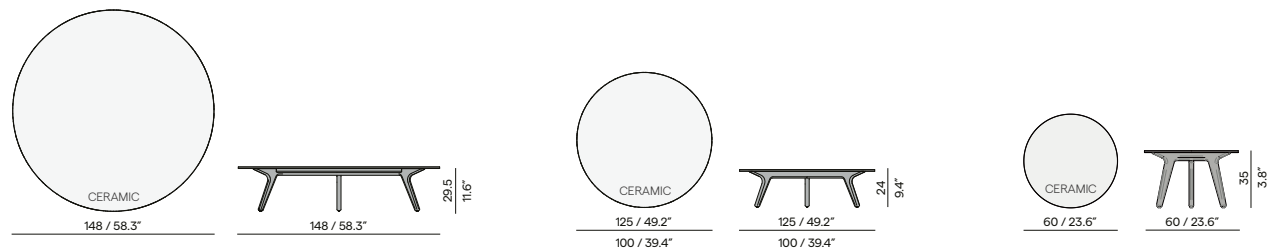

Teak

- 2H36 teak brushed
- 2H37 teak scuro

Features

- Oval shaped ceramic table top with rounded corners
- Armchair protection on table base

Discover Torsa

Counter table

Dining table

Coffee table