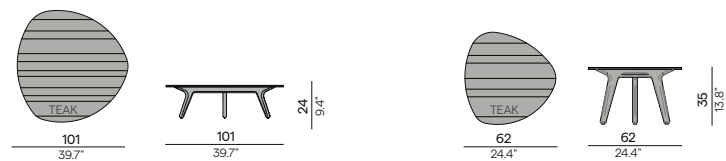

Organic coffee table