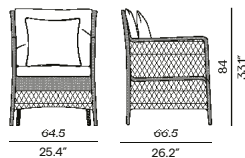

Small footstool/sidetable

Lounger

Materials & colours

Finishing
wicker 2,8mm

2W23
camel

Dining arm chair

Coffee table - 114x114

1-seater