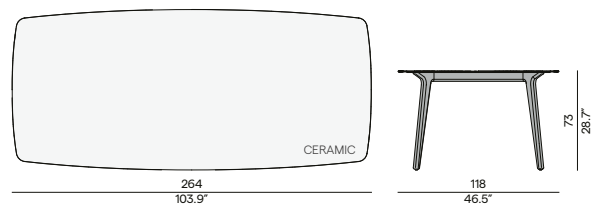

Teak

- 2H36 teak brushed
- 2H37 teak scuro

Features

- Oval shaped ceramic table top with rounded corners
- Armchair protection on table base

Discover Torsa

Counter table

Dining table

Coffee table