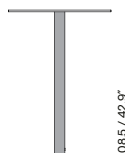

Materials & colours

Frame PCA

AF08
white

AF10
lava

AF11
shingle

Table top

- Teak natural 26mm (1H)
- Trespa® 13mm (2T)

High bar table

TEAK OR
TRESPA®

90 / 35.4"
75 / 29.5"
60 / 23.6" (Trespa® only)

TEAK OR
TRESPA®

80 / 31.5"

108.5 / 42.9"

Bar table

TEAK OR
TRESPA®

90 / 35.4"
75 / 29.5"
60 / 23.6" (Trespa® only)

TEAK OR
TRESPA®

80 / 31.5"

74.5 / 29.3"

Discover Napoli