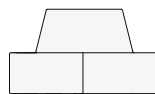

Left corner seat

110
43.3"

110
43.3"

114.5
45.1"

65
24.8"

Right corner seat

110
43.3"

Lounge table - Ø104