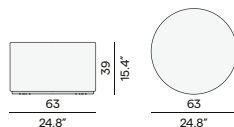

Moon Island small footstool/sidetable - Ø63