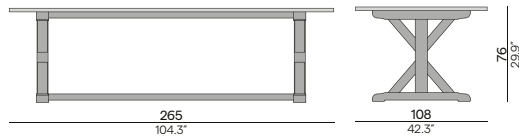

Dining table