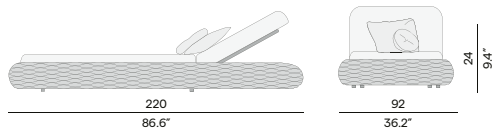

Kobo® designed by Stephane De Winter

Materials & colours

Finishing
Rope

4R03
anthracite

4R04
pepper

1-seater

3-seater

Lounger

Discover Kobo