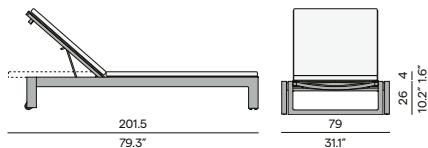

Lounger - Textiles