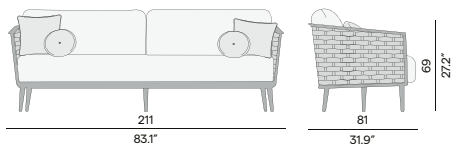

Cascade[•] designed by Stephane De Winter

Materials & colours

Frame - finishing
PCA - rope

AF08
white

3R02
silver
45mm

AF10
lava

3R03
anthracite
45mm

1-seater

3-seater

Daybed

Discover Cascade