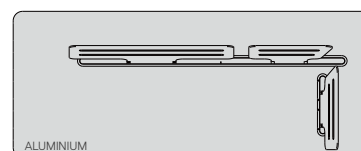

Right end seat

264
103.9"