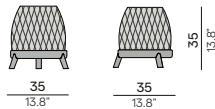

Outdoor lighting LED - small