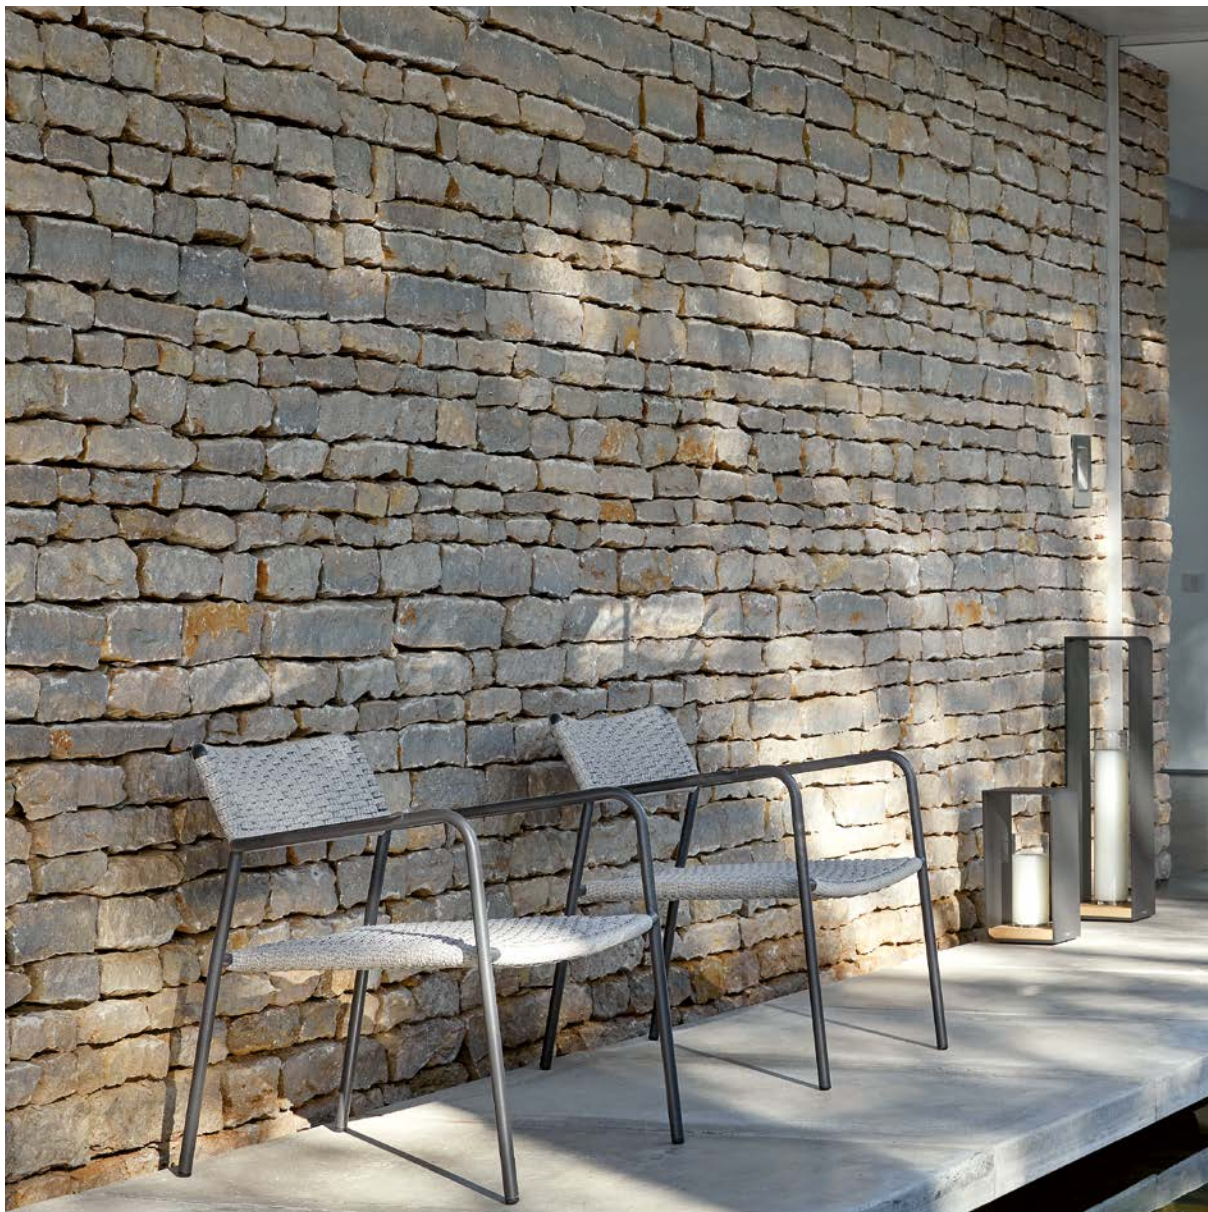

Echo | 1-seater