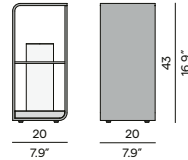

Outdoor lighting LED - medium