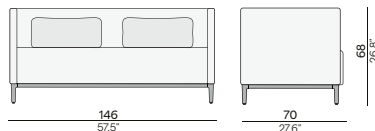

Features

- Modular system
- Adjustable feet
- Module connector

Discover Zendo Sense

1-seater - club lounge

Footstool/sidetable

2-seater - club lounge

2,5-seater

Corner seat