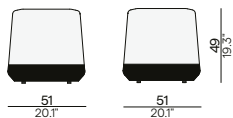

Corner seat

Lounger

Medium footstool/sidetable

Lounger - with backrest

Pouf 50x50

Materials & colours

Frame - Top plate
PCA - Quaryl®

AF08 Q8-Quaryl®
white by Villeroy&Boch®