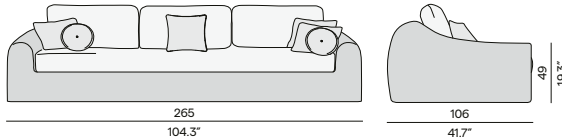

Materials & colours

Finishing
wicker 6mm

3W84
old grey
cord

Features

- Lounger with wheels

Dining arm chair - round

1-seater

3-seater

Sunbed - small

Sunbed - large

Discover River