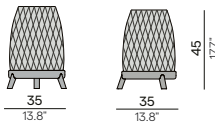

Outdoor lighting LED - medium