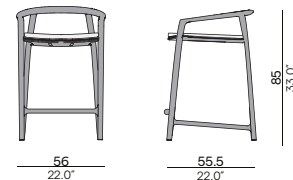

Barstool - 61