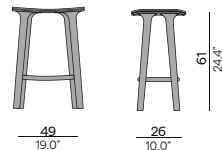

Counter stool - 61