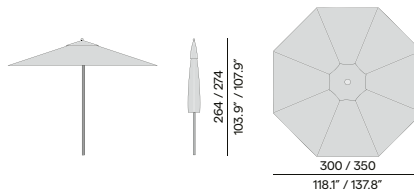

05GB
dark granite

Finishing - fabrics

C109
canvas

C181
taupe

C110
black

Umbrella 300×300 / 350×350 / 300×400

Umbrella Ø300 / Ø350

Umbrella base 55kg