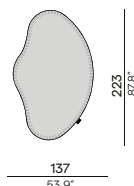

Outdoor rugs