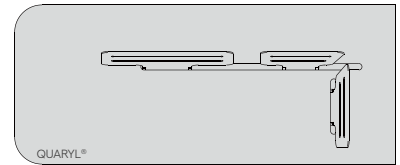

Features

- Modular system
- Reclining back 30°

Left end seat - Quaryl®

280
110.2"

280
110.2"

117
46.1"

Right end seat - Quaryl®

280
110.2"