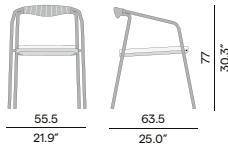

Dining arm chair