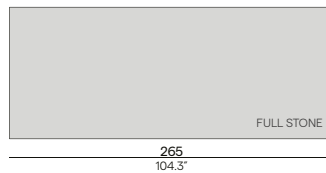

Base
teak

HFTK
teak
natural

Table top

- Full stone
- Inserted stone
- Inserted teak

Dining table

Discover Livorno

Materials & colours

Finishing
teak