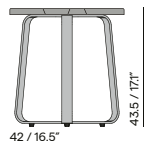

Giro 42

42 / 16.5"