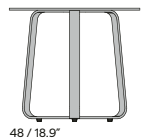

43.5 / 17.1"

Lina

43.5 / 17.1"

43.5 / 17.1"

Giro 48

48 / 18.9"

48 / 18.9"

Vitral - set of 2 or 3