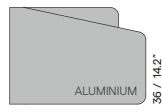

HFTB
teak brushed

HFTS
teak scuro

Table top
teak

2H36
teak brushed

2H37
teak scuro

Discover our side tables

Tavo

43.5 / 17.1"