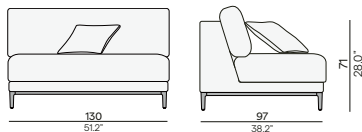

Large middle seat