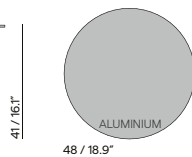

43.5 / 17.1"

Lina

43.5 / 17.1"

43.5 / 17.1"

Giro 48

48 / 18.9"

48 / 18.9"

Vitral - set of 2 or 3