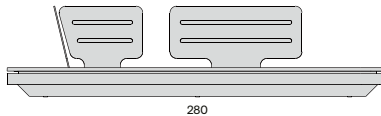

Materials & colours

Frame - Top plate
PCA - Quaryl®

AF08 Q8-Quaryl®
white by Villeroy&Boch®

Features

- Modular system
- Reclining back 30°

280
110.2"

280
110.2"

117
46.1"

280
110.2"

280
110.2"

117
46.1"

82
32.3"

67
26.4"

Discover Elements