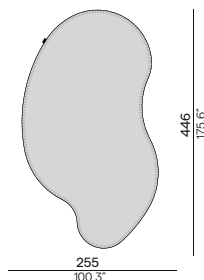

Outdoor rugs