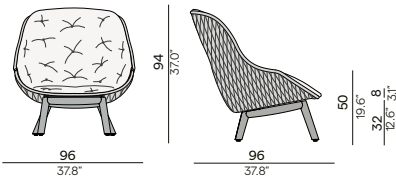

HFTS 1B01
teak Dicord®
scuro anthracite

Features

- Knock-down

Discover Sandua

Dining arm chair

High back lounge chair

Daybed - papasan

Footrest