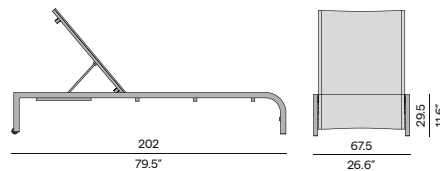

Lounger - Textiles