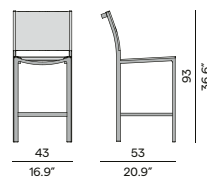

Barstool - Textiles 60