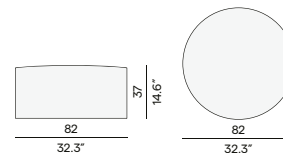

Touch pouf Ø82