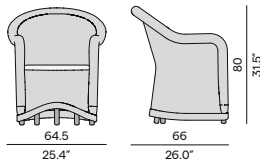

Daybed

Discover Cascade

Materials & colours

Finishing
wicker 6mm

3W84
old grey
cord

Features

- Lounger with wheels

Dining arm chair - round