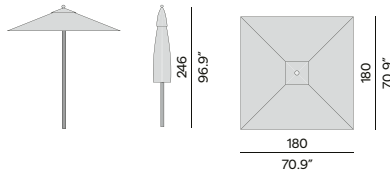

Discover umbrellas

Umbrella 180×180