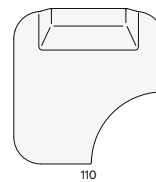

Left corner seat

110
43.3"

110
43.3"

114.5
45.1"

65
24.8"

Right corner seat

110
43.3"

Lounge table - Ø104