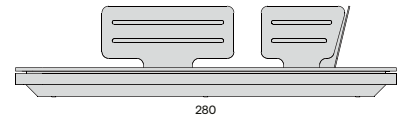

Features

- Modular system
- Reclining back 30°

Left end seat - Quaryl®

280
110.2"

280
110.2"

117
46.1"

Right end seat - Quaryl®

280
110.2"