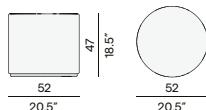

Moon Island medium footstool/sidetable - Ø52