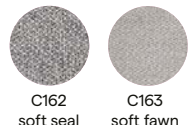

AF08
white

AF10
lava

AF13
flint

Finishing - modular (FMO)
selected outdoor fabrics

C162
soft seal

C163
soft fawn

Table tops

- Teak (2H)
- Teak scuro (2H)
- Ceramic 12mm (5K)