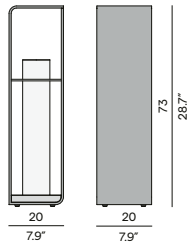

Discover Lumo

Outdoor lighting LED - small

Outdoor lighting LED - medium

Outdoor lighting LED - large

Materials & colours

Frame - finishing
PCA - Teak

HFTK
teak
natural

AF13
flint