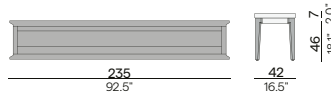

- Adjustable feet

Dining table

Coffee table

Bench

Zendo Sense[®] designed by Stephane de Winter

Materials & colours

Frame - modular (FBA)

PCA