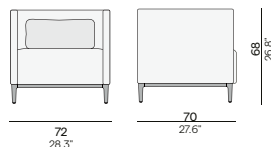

Features

- Modular system
- Adjustable feet
- Module connector

Discover Zendo Sense

1-seater - club lounge

Footstool/sidetable

2-seater - club lounge

2,5-seater

Corner seat