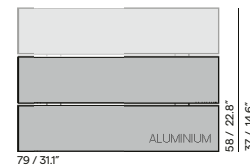

Vitral - set of 2 or 3

79 / 31.1"