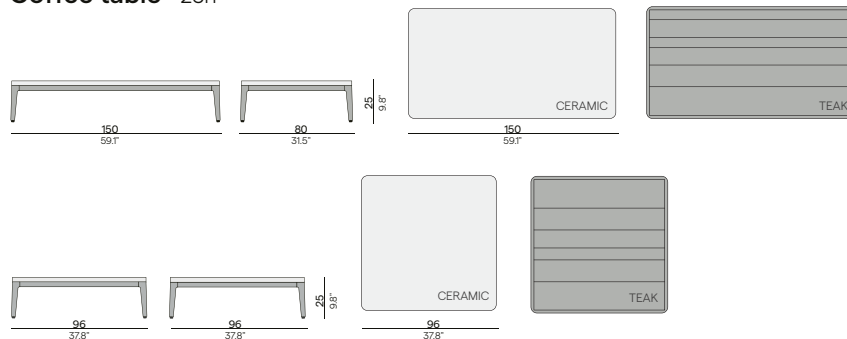

Coffee table - 25h