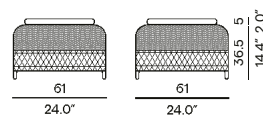

Medium footstool/sidetable - 61x61