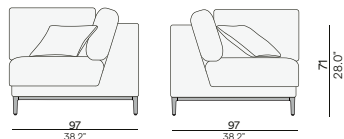

Features

- Modular system
- Adjustable feet
- Module connector

Discover Zendo Sense

1-seater - club lounge

Footstool/sidetable

2-seater - club lounge

2,5-seater

Corner seat