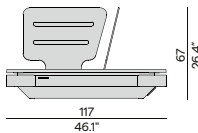

Features

- Modular system
- Reclining back 30°

Left end seat - Quaryl®

280
110.2"

280
110.2"

117
46.1"

Right end seat - Quaryl®

280
110.2"