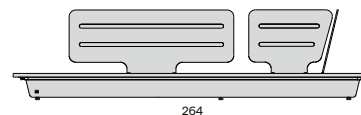

Materials & colours

Frame - finishing
PCSTS - alu

SF10 + AF10
lava

Features

- Modular system
- Reclining back 30°

Discover Air

Left end seat

264
103.9"

264
103.9"

107
42.1"

66
26.0"

Right end seat

264
103.9"

264
103.9"

107
42.1"

66
26.0"

Trolley

82
32.3"

67
26.4"

137
53.9"