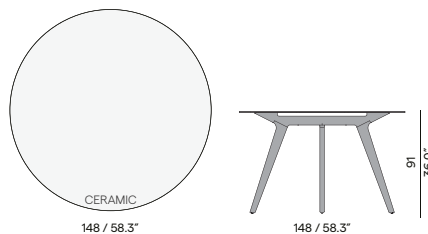

Teak

- 2H36 teak brushed
- 2H37 teak scuro

Features

- Oval shaped ceramic table top with rounded corners
- Armchair protection on table base

Discover Torsa

Counter table

Dining table

Coffee table