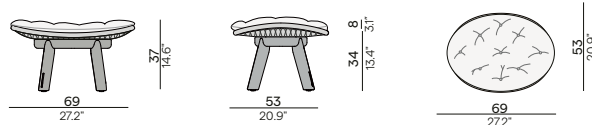

HFTS 1B01
teak Dicord®
scuro anthracite

Features

- Knock-down

Discover Sandua

Dining arm chair

High back lounge chair

Daybed - papasan

Footrest