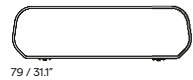

43.5 / 17.1"

Lina

43.5 / 17.1"

43.5 / 17.1"

Giro 48

48 / 18.9"

48 / 18.9"

Vitral - set of 2 or 3