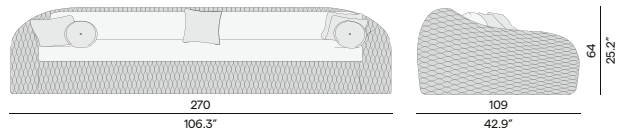

Kobo® designed by Stephane De Winter

Materials & colours

Finishing
Rope

4R03
anthracite

4R04
pepper

1-seater

3-seater

Lounger

Discover Kobo