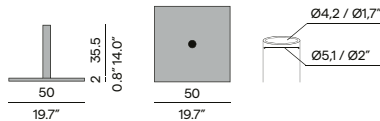

C109
canvas

C181
taupe

C110
black

Features

- Mechanism in anodised aluminium
- Protective cover included

Discover umbrellas

Umbrella 180×180

Umbrella base 21kg