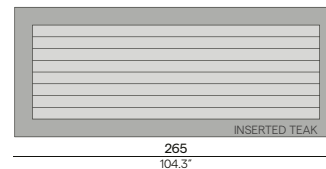

Dining table