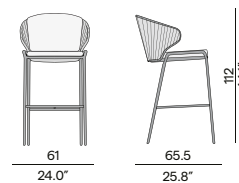

SF13 flint
1R04 pepper

Dining arm chair

Barstool - 61

Barstool - 76

1-seater

Medium footstool/sidetable

Discover Radoc

2,5-seater