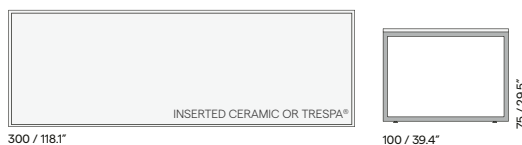

AF08
white

AF10
lava

Table top

- Ceramic 6mm (6K)
- Ceramic 12mm (5K)
- Teak insert 22mm (1H)
- Trespa® 13mm (1T - 2T)

For all available table tops, please see

Dining table

Bench

with full alu top