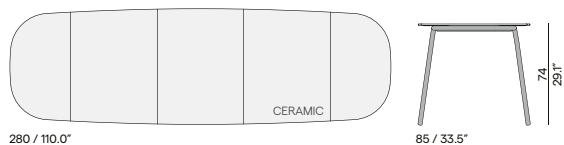

Dining table