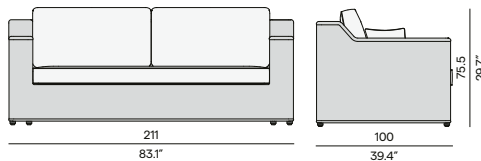

2,5-seater