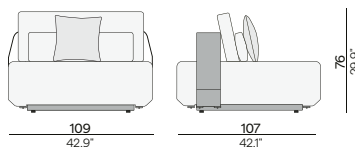

Materials & colours

Frame
PCA

AF08
white

AF10
lava

AF13
flint

1-seater

Right corner double seat

Left corner double seat

Large middle seat

Discover Kumo