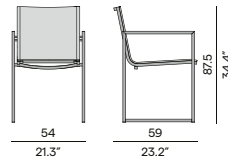

Dining arm chair - Textiles