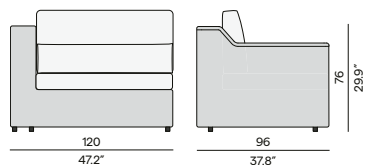

Left seat

Right seat

Corner seat

Large middle seat

Small middle seat

Large footstool/sidetable

Medium footstool/sidetable

Small footstool/sidetable

Lounger