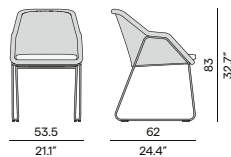

Dining arm chair