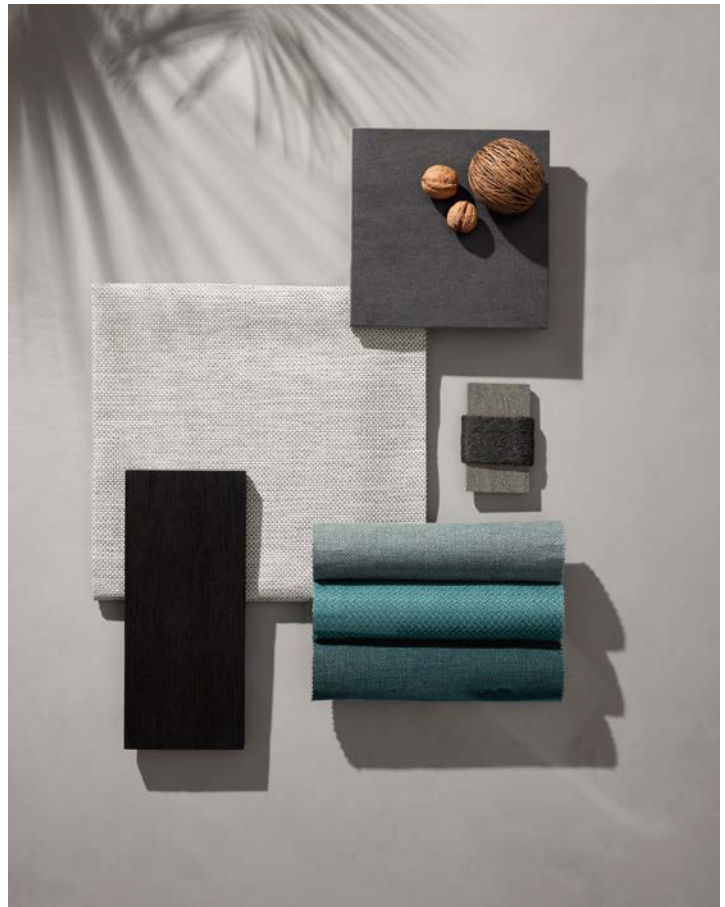

Tropical Concrete'

Tropical concrete, our first style, triggers vibrant emotion. Embrace the urban vibe: chill, comfy and vibrant. Explore the grandeur and excitement of city life, with its grand boulevards, open squares and dazzling architecture.

Discover the perfect mix of old and new. Amble past impressive art deco houses surrounded by large landscaped gardens or take a stroll in one of the many flower-filled city parks. Enjoy a day on the water or connect with the cultural offering in a city that never sleeps.