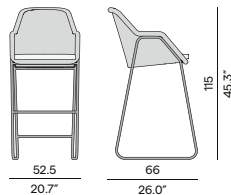

Barstool - 80