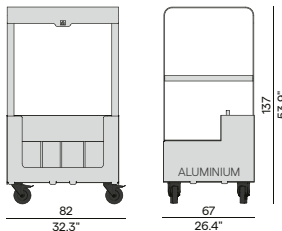

Trolley

82
32.3"

67
26.4"

Discover Elements