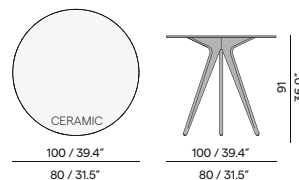

Teak

- 2H36 teak brushed
- 2H37 teak scuro

Features

- Oval shaped ceramic table top with rounded corners
- Armchair protection on table base

Discover Torsa

Counter table

Dining table

Coffee table