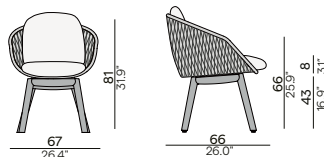

HFTS 1B01
teak Dicord®
scuro anthracite

Features

- Knock-down

Discover Sandua

Dining arm chair

High back lounge chair

Daybed - papasan

Footrest