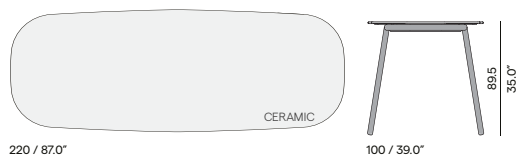

Discover Minus

Counter table