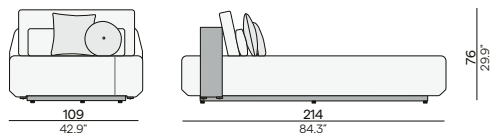

Corner seat

Lounger

Medium footstool/sidetable

Lounger - with backrest

Pouf 50x50

Materials & colours

Frame - Top plate
PCA - Quaryl®

AF08 Q8-Quaryl®
white by Villeroy&Boch®