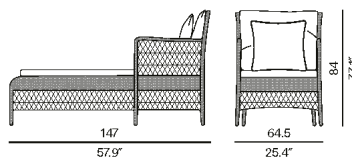

Medium footstool/sidetable - 61x61

2,5-seater

Sidetable - 43x43

Discover Malibu

Patio chair

Livorno[•]

designed by Stephane De Winter

Materials & colours