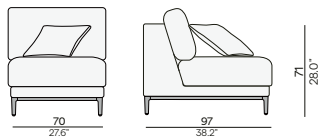

Small middle seat