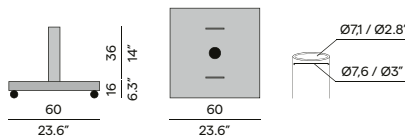

Umbrella base 80kg