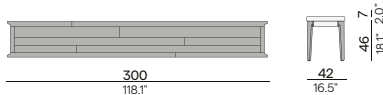

- Adjustable feet

Dining table

Coffee table

Bench

Zendo Sense[®] designed by Stephane de Winter

Materials & colours

Frame - modular (FBA)

PCA