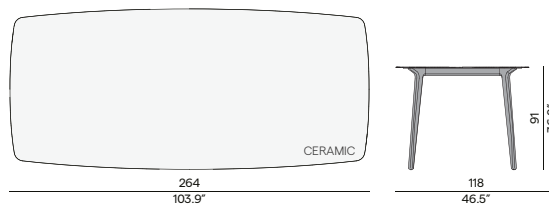

Teak

- 2H36 teak brushed
- 2H37 teak scuro

Features

- Oval shaped ceramic table top with rounded corners
- Armchair protection on table base

Discover Torsa

Counter table

Dining table

Coffee table