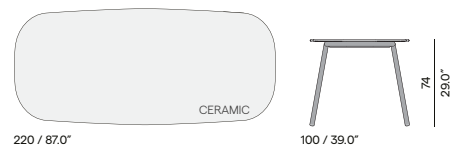

Dining table