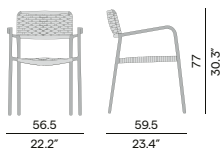

Discover Echo

Dining arm chair