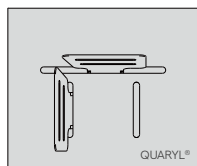

Corner seat left/right - Quaryl®

140
55.1"