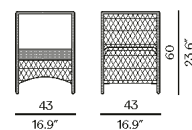

Sidetable - 43x43