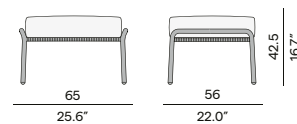

Medium footstool/sidetable