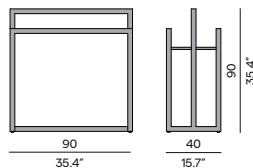

Materials & colours

Finishing
teak

HFTK
teak
natural

Cushion box large

Towel rack

Discover Siena