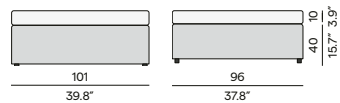

Large footstool/sidetable