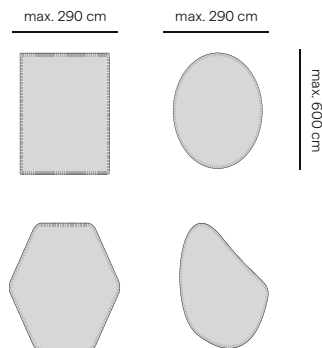

Detail

Possibility to customise

Nubo rugs can be ordered in custom sizes and shapes such as round, oval, square, rectangular, or other shapes.

Discover Nubo

Linear

Outdoor rugs

350 / 137.8"

290 / 114.2"