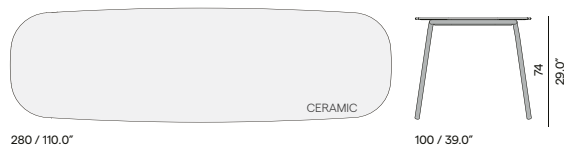

Dining table