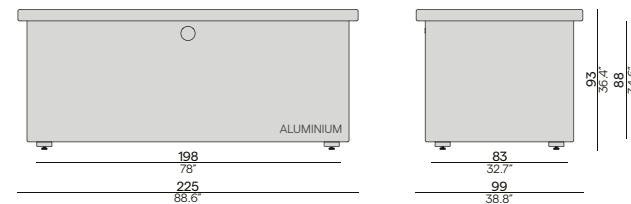

Fuse cushion box large