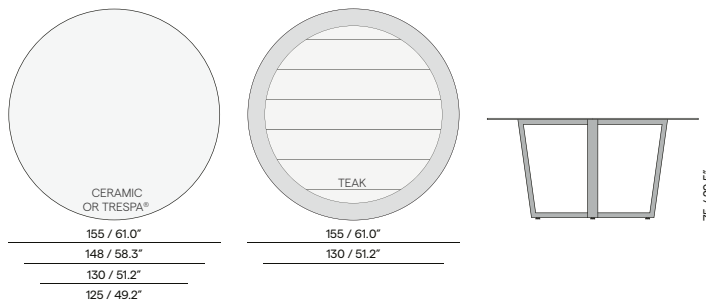

AF08
white

AF10
lava

Table top

- Ceramic 6mm (6K)
- Ceramic 12mm (5K)
- Teak insert 22mm (1H)
- Trespa® 13mm (1T - 2T)

For all available table tops, please see

Dining table

Bench

with full alu top