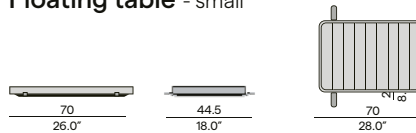

Floating table - small

Corner seat

End table - medium

Lounger

End table - small

Materials & colours

Table - Finishing
teak

HFTB
teak
brushed