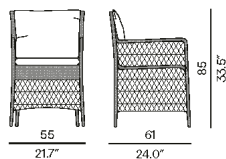

Small footstool/sidetable

Lounger

Materials & colours

Finishing
wicker 2,8mm

2W23
camel

Dining arm chair

Coffee table - 114x114

1-seater