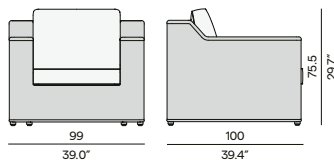

San Diego[•] designed by Stephane De Winter

Materials & colours

Finishing
wicker 8mm

4W84
old grey
cord

Features

- Modular system
- Lounger with wheels
- Cushion with piping

Discover San Diego

Dining arm chair

High back lounge chair

1-seater

2,5-seater