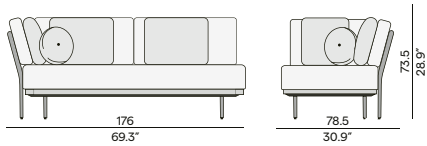

Right corner double seat