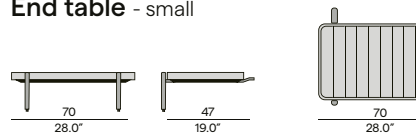

Floating table - small

Corner seat

End table - medium

Lounger

End table - small

Materials & colours

Table - Finishing
teak

HFTB
teak
brushed