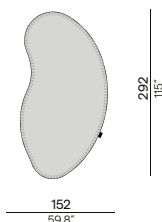

Outdoor rugs