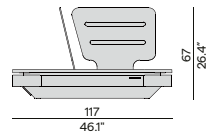

Materials & colours

Frame - Top plate
PCA - Quaryl®

AF08 Q8-Quaryl®
white by Villeroy&Boch®

Features

- Modular system
- Reclining back 30°

280
110.2"

280
110.2"

117
46.1"

280
110.2"

280
110.2"

117
46.1"

82
32.3"

67
26.4"

Discover Elements