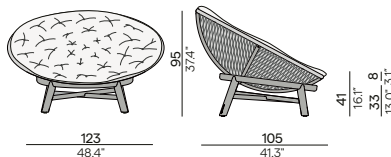

HFTS 1B01
teak Dicord®
scuro anthracite

Features

- Knock-down

Discover Sandua

Dining arm chair

High back lounge chair

Daybed - papasan

Footrest