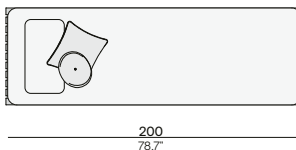

3-seater

Chaise longue

Materials & colours

Frame - top
PCSTS - teak

SF10 lava
2H43 teak natural

SF10 lava
2H37 teak scuro

Bench 200×65

Lounger