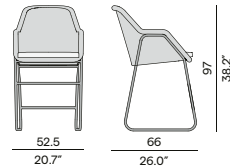

Barstool - 60