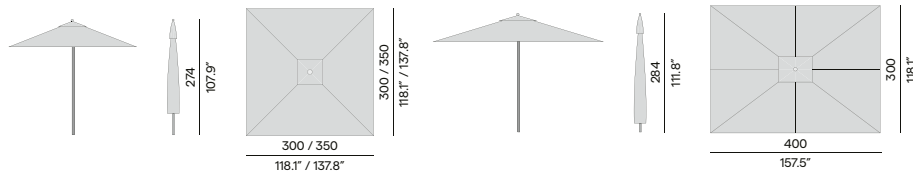

05GB
dark granite

Finishing - fabrics

C109
canvas

C181
taupe

C110
black

Umbrella 300×300 / 350×350 / 300×400

Umbrella Ø300 / Ø350

Umbrella base 55kg