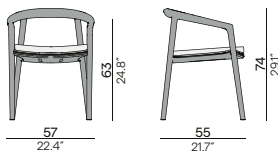

Frame
Teak

HFTK
teak
natural

HFTN
brushed
teak nero

Features

- Stackable chair
- Removable back & seat cushion

Discover Solid

Dining arm chair

Stool - 47