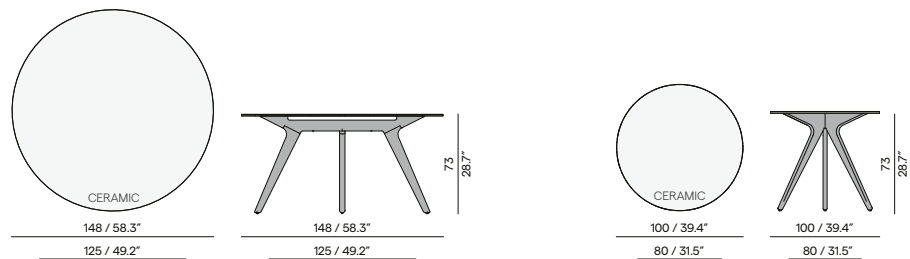

Teak

- 2H36 teak brushed
- 2H37 teak scuro

Features

- Oval shaped ceramic table top with rounded corners
- Armchair protection on table base

Discover Torsa

Counter table

Dining table

Coffee table